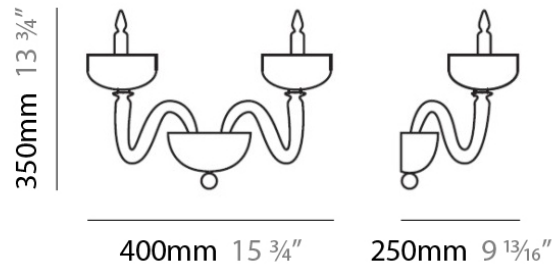

UFFIZI SURFACE

D83225

GENERAL

Series: Uffizi
Brand: Panzeri
Division: Design
Mounting Type: Surface
Mounting Location: Wall
Subcategory: Ambient

PHYSICAL

Shape: Abstract
Length (mm): 400
Length (in): 15 3/4
Height (mm): 350
Height (in): 13 3/4
Extension (mm): 250
Extension (in): 9 3/4
Light Distribution: Omnidirectional
Weight (kg): 3.6
Weight (lbs): 8
Diffuser: Amber Blown Glass
Fixture Finish: Chrome
Fixture Material: Glass / Aluminum

ELECTRICAL

Number of Lamps: 2
Lamp Type: LED Retrofit
Lamp Shape: T4
Bulb Included: Bulb Not Included
Total Output Wattage (W): 10
Max. Wattage Per Lamp (W): 5
Lamp Base: G9
Input Voltage (V): 120

LED

OPTICAL

RATINGS AND CERTIFICATIONS

Certified By: CSA Certified to UL and CSA Standards
IP rating: IP20