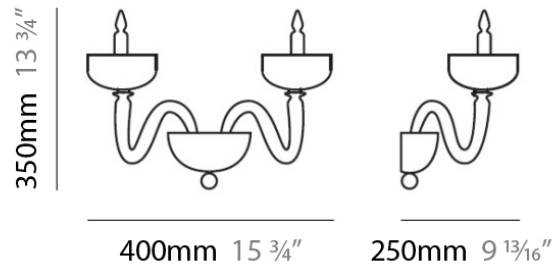

UFFIZI SURFACE

D83222

PROJECT	
TYPE	
NOTES	
QUANTITY	
DATE	

GENERAL

Series: Uffizi
Brand: Panzeri
Division: Design
Mounting Type: Surface
Mounting Location: Wall
Subcategory: Ambient

PHYSICAL

Shape: Abstract
Length (mm): 400
Length (in): 15 3/4
Height (mm): 350
Height (in): 13 3/4
Extension (mm): 250
Extension (in): 9 3/4
Light Distribution: Omnidirectional
Diffuser: White Blown Glass
Fixture Finish: Chrome
Fixture Material: Glass / Aluminum

ELECTRICAL

Number of Lamps: 2
Lamp Type: LED Retrofit
Lamp Shape: T4
Bulb Included: Bulb Not Included
Max. Wattage Per Lamp (W): 3W
Lamp Base: G9
Input Voltage (V): 120

LED

Nominal Lumen (lm): 1300lm

OPTICAL

RATINGS AND CERTIFICATIONS

Certified By: Certified for North American Standards
IP rating: IP20